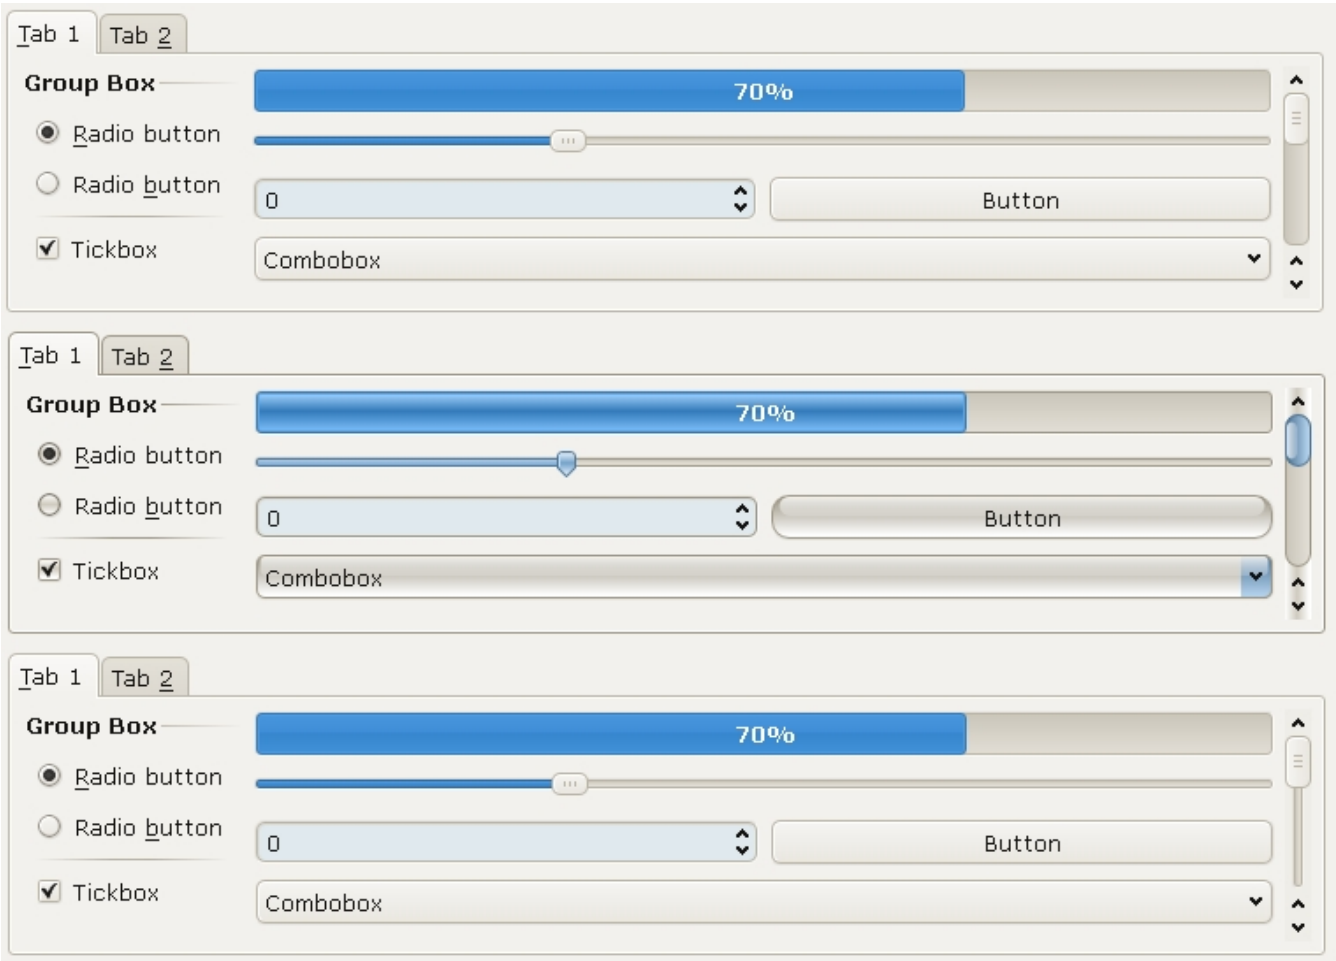

Qtcurve style for Gtk2 applications 1.8.13 for Mandriva Linux 2010.2 & 2011.0

The latest version of the Qtcurve style for Gtk to allow gtk applications to have the same look as the KDE-Qtcurve ones.

Homepage:

<http://kde-look.org/content/show.php/QtCurve>

Screenshots:

QtCurve widget set that we built to replace the Qt widget set. Please be included.
<http://www.qtcurve.com/development.php?i=38&p,t=3198>