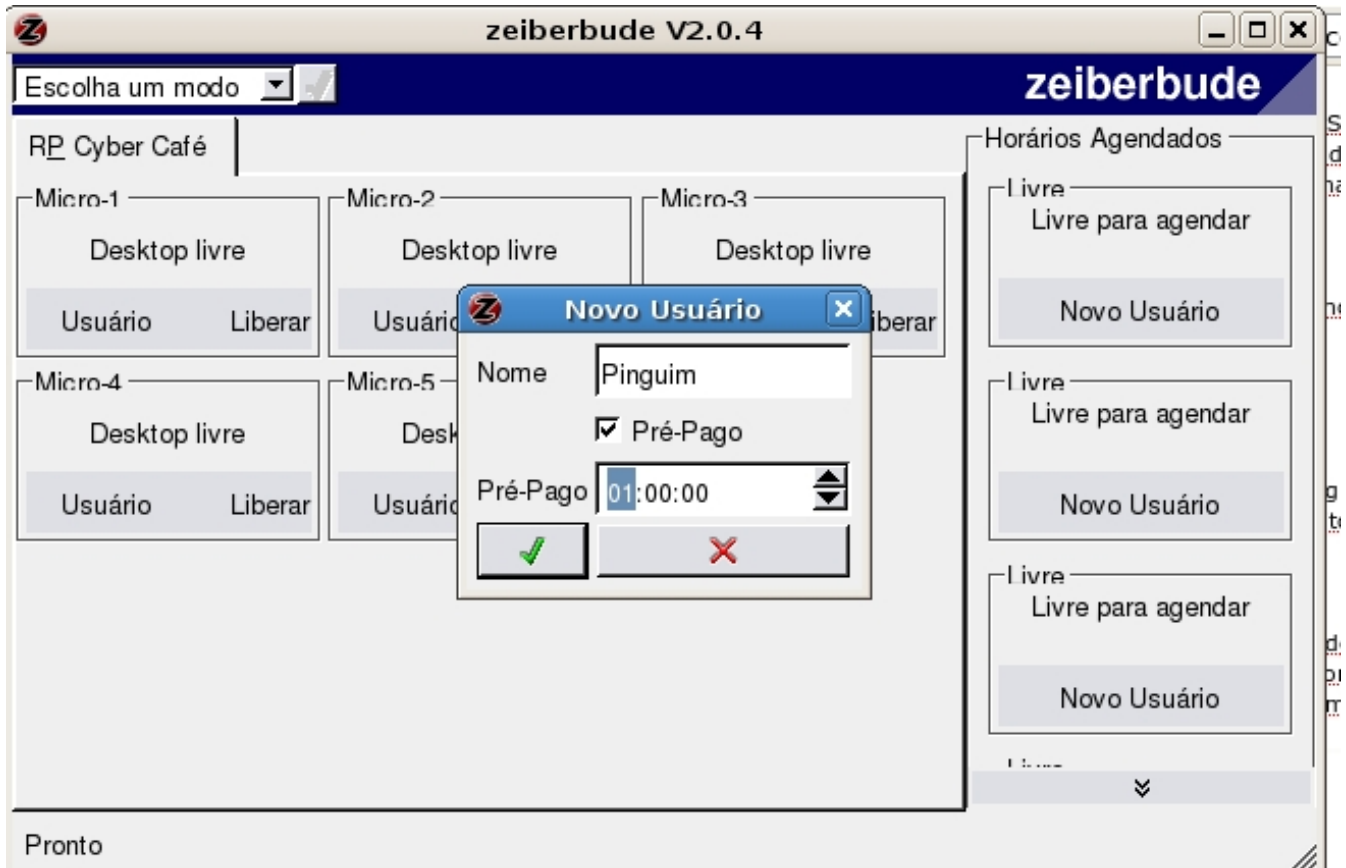

Ultimamente instalados
[Link para baixar](#)
Link para baixar

by cocolapin2007