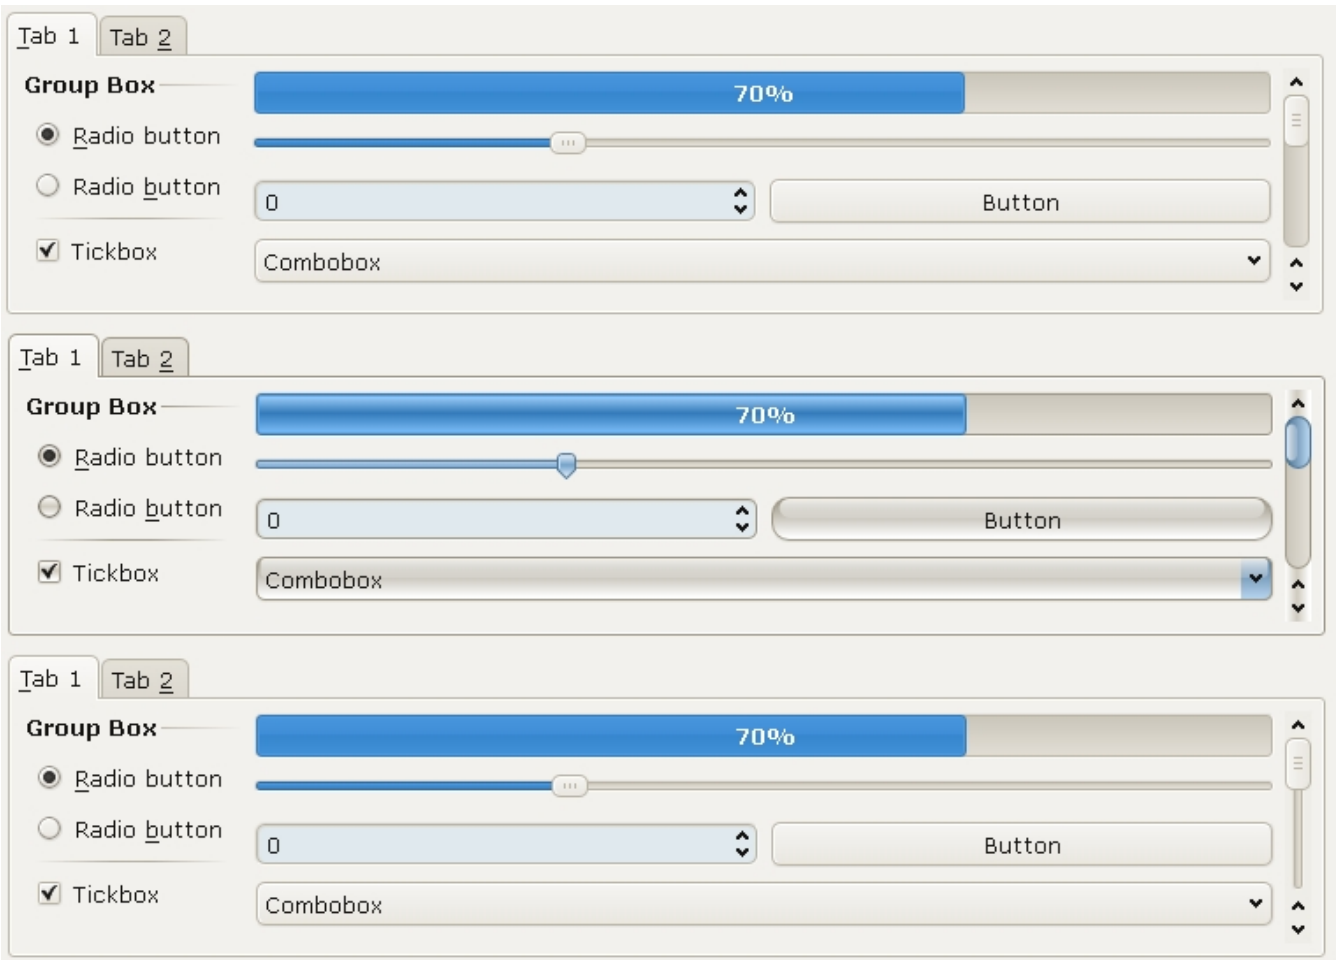

Qtcurve style for Gtk2 applications 1.8.13

Written by rugyada

Sunday, 26 February 2012 12:36

Qtcurve style for Gtk2 applications 1.8.13 for Mandriva Linux 2010.2 & 2011.0

The latest version of the Qtcurve style for Gtk to allow gtk applications to have the same look as the KDE-Qtcurve ones.

Homepage:

<http://kde-look.org/content/show.php/QtCurve>

Screenshots:

Qtcurve style for Gtk2 applications 1.8.13

Written by rugyada

Sunday, 26 February 2012 12:36

Qtcurve style for Gtk2 applications 1.8.13

Written by rugyada