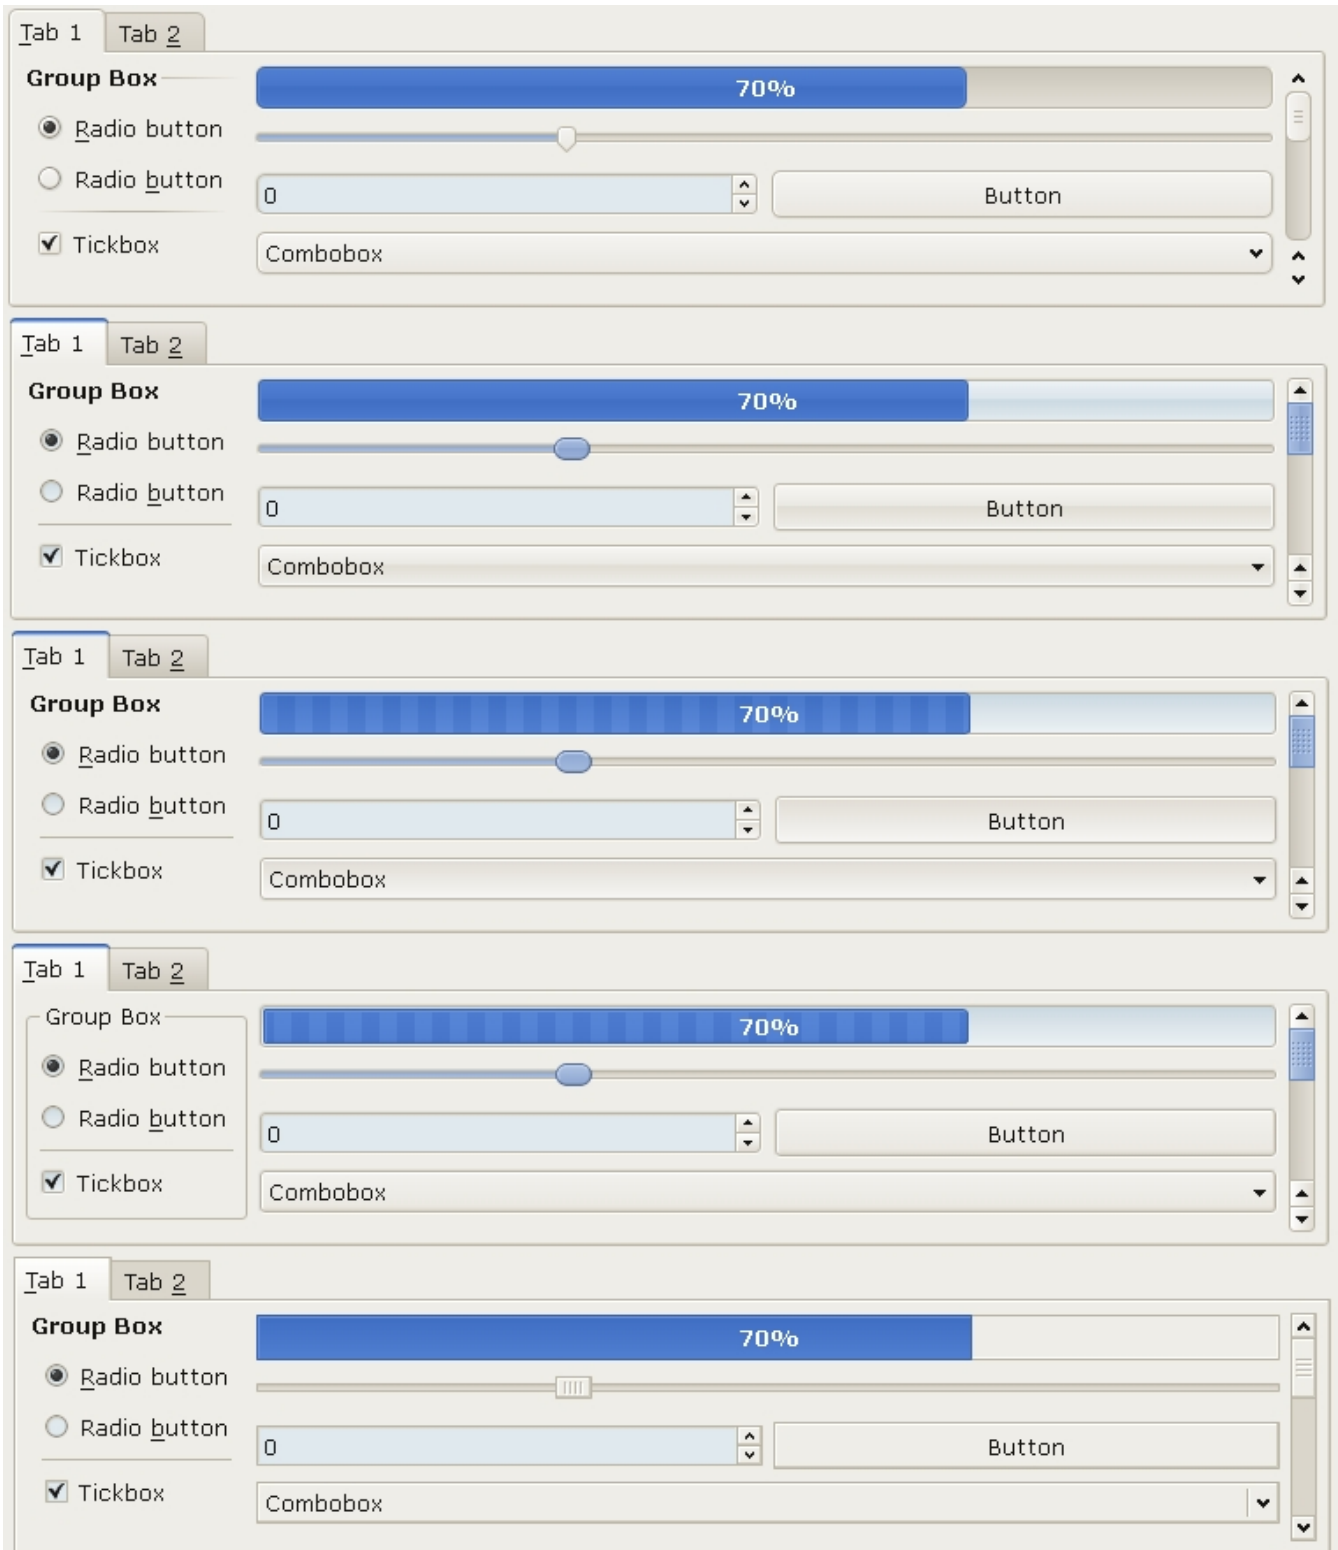

Qtcurve style for Gtk2 applications 1.8.13

Written by rugyada

Sunday, 26 February 2012 12:36

QtCurve widget styles are available for download at <http://www.rugyada.com/forums/development.php?i=38&p,t=3198>